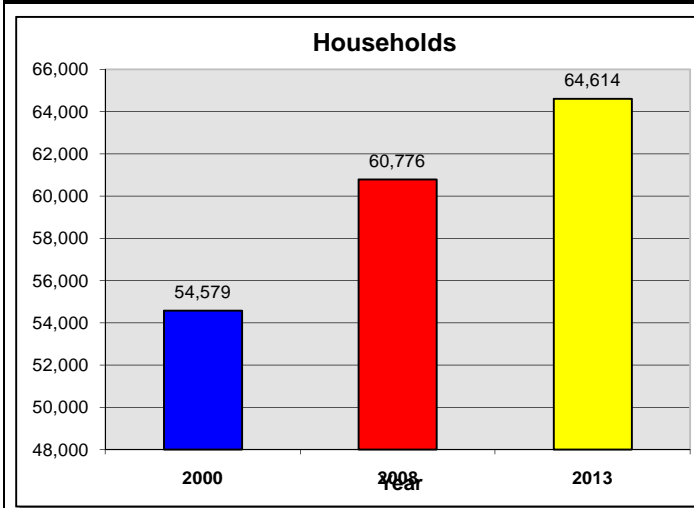

Pueblo County, Colorado

Source: U.S. Bureau of the Census, 2000 Census of Population and Housing. ESRI forecasts for 2008 and 2013.